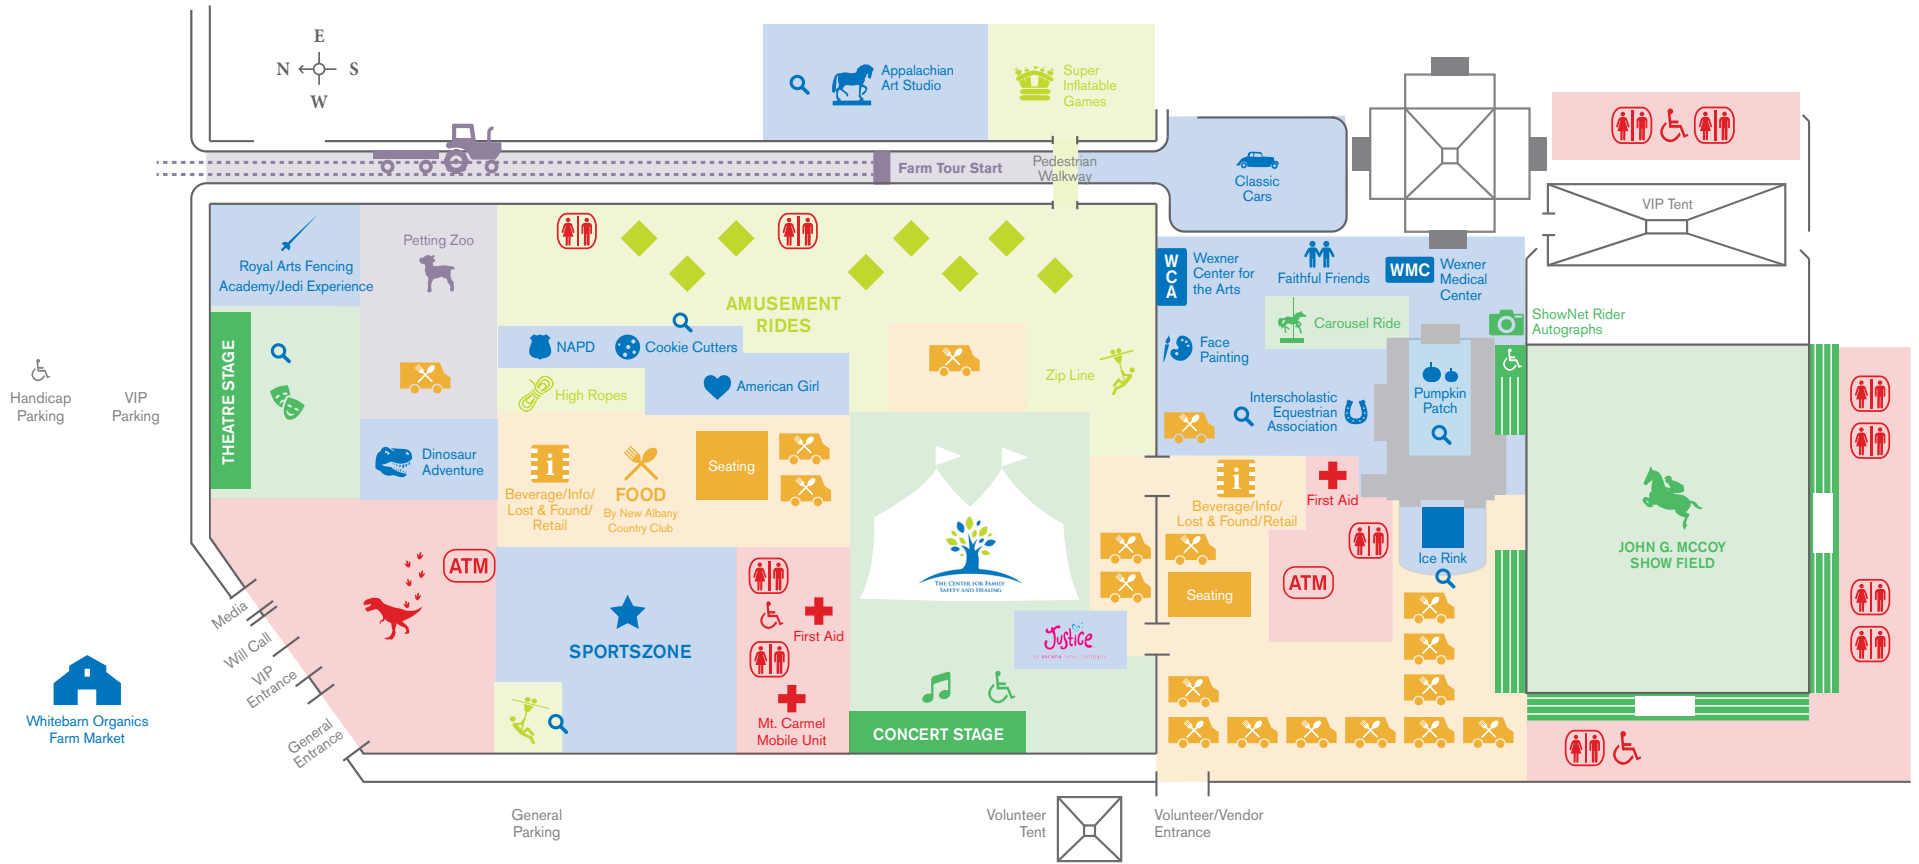

THE NEW ALBANY CLASSIC MAP

Guide to Activities and Information

MAP KEY	CLASSIC EVENTS	FOOD	ANIMAL ACTIVITIES	AMUSEMENT	FAMILY FUN
BATHROOM	CAROUSEL RIDE	BEVERAGE/INFO/LOST & FOUND/RETAIL	FARM TOUR	HIGH ROPES	AMERICAN GIRL
CHASE ATM MACHINE	CENTER FOR FAMILY SAFETY AND HEALING	FOOD BY NEW ALBANY COUNTRY CLUB	PETTING ZOO	OTHER AMUSEMENT RIDES	CLASSIC CARS
HANDICAP BATHROOM/BABY CHANGING STATION	CONCERT AT THE CLASSIC PRESENTED BY JUSTICE	FOOD TRUCKS		SUPER GAMES INFLATABLES	COOKIE CUTTERS
T-REX	JOHN G. MCCOY SHOW FIELD	SEATING		ZIP LINE	APPALACHIAN ART STUDIO
FIRST AID	SHOW FIELD SEATING				FACE PAINTING
	SHOWNET RIDER AUTOGRAPHS				FAITHFUL FRIENDS
	DANCE, SING, ROAR THEATER STAGE featuring the Columbus Children's Theatre, Columbus Zoo, BalletMet and Royal Arts Fencing Academy				ICE RINK
					DINOSAUR ADVENTURE
					INTERSCHOLASTIC EQUESTRIAN ASSOCIATION
					WEXNER CENTER FOR THE ARTS
					WEXNER MEDICAL CENTER
					PUBLIC MEET & GREET
					MANY ADDITIONAL FAMILY ACTIVITIES AND PHOTO OPPORTUNITIES NOT LISTED!